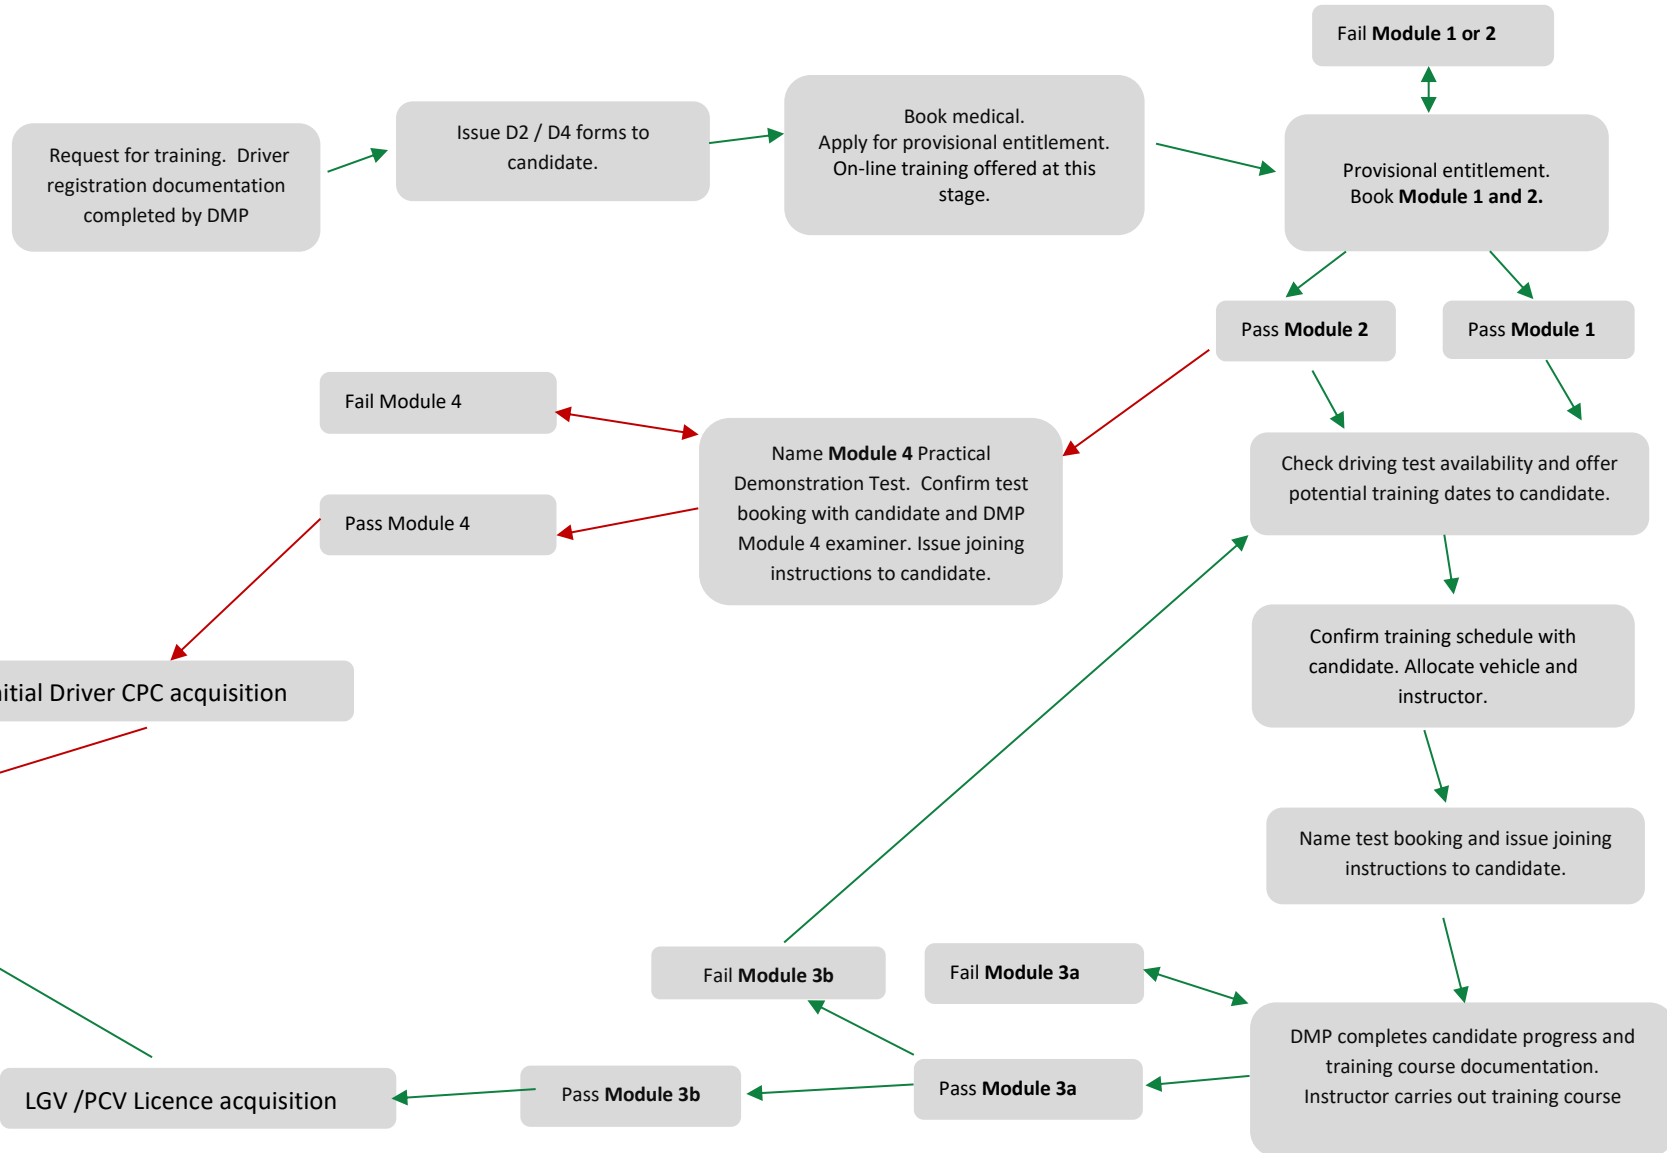

Approach to delivering LGV and PCV Driver Training

Legend

Module 1 Theory and Hazard Perception Exam

Module 2 Initial CPC Case Study Exam

Module 3a Off road manoeuvre test

Module 3b On road driving test

Module 4 Initial CPC Practical demonstration test

On the Road!